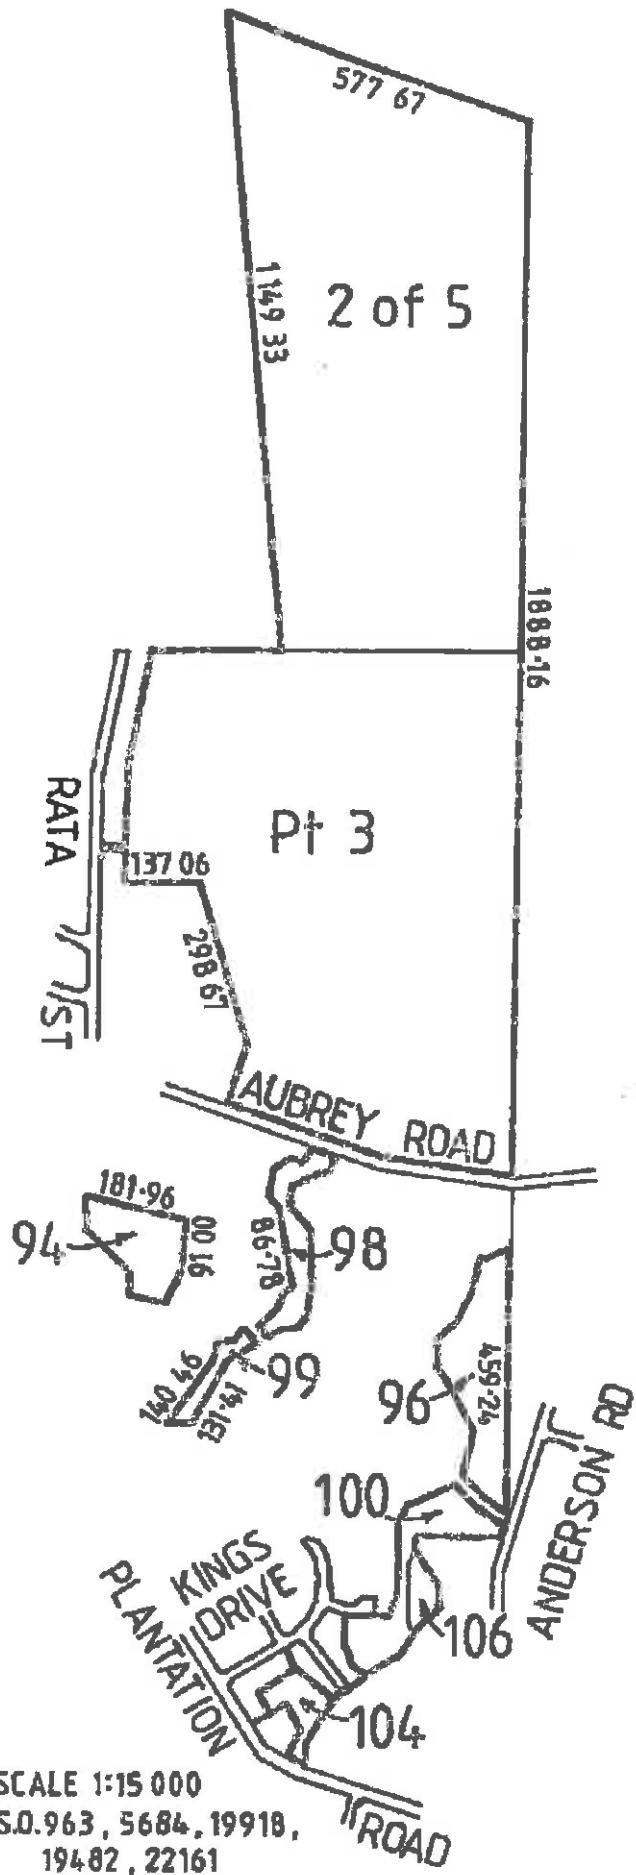

SCALE 1:15 000
S.O.963, 5684, 19918,
19482, 22161

TOTAL AREA: 115.4988 ha.
Zmkif78