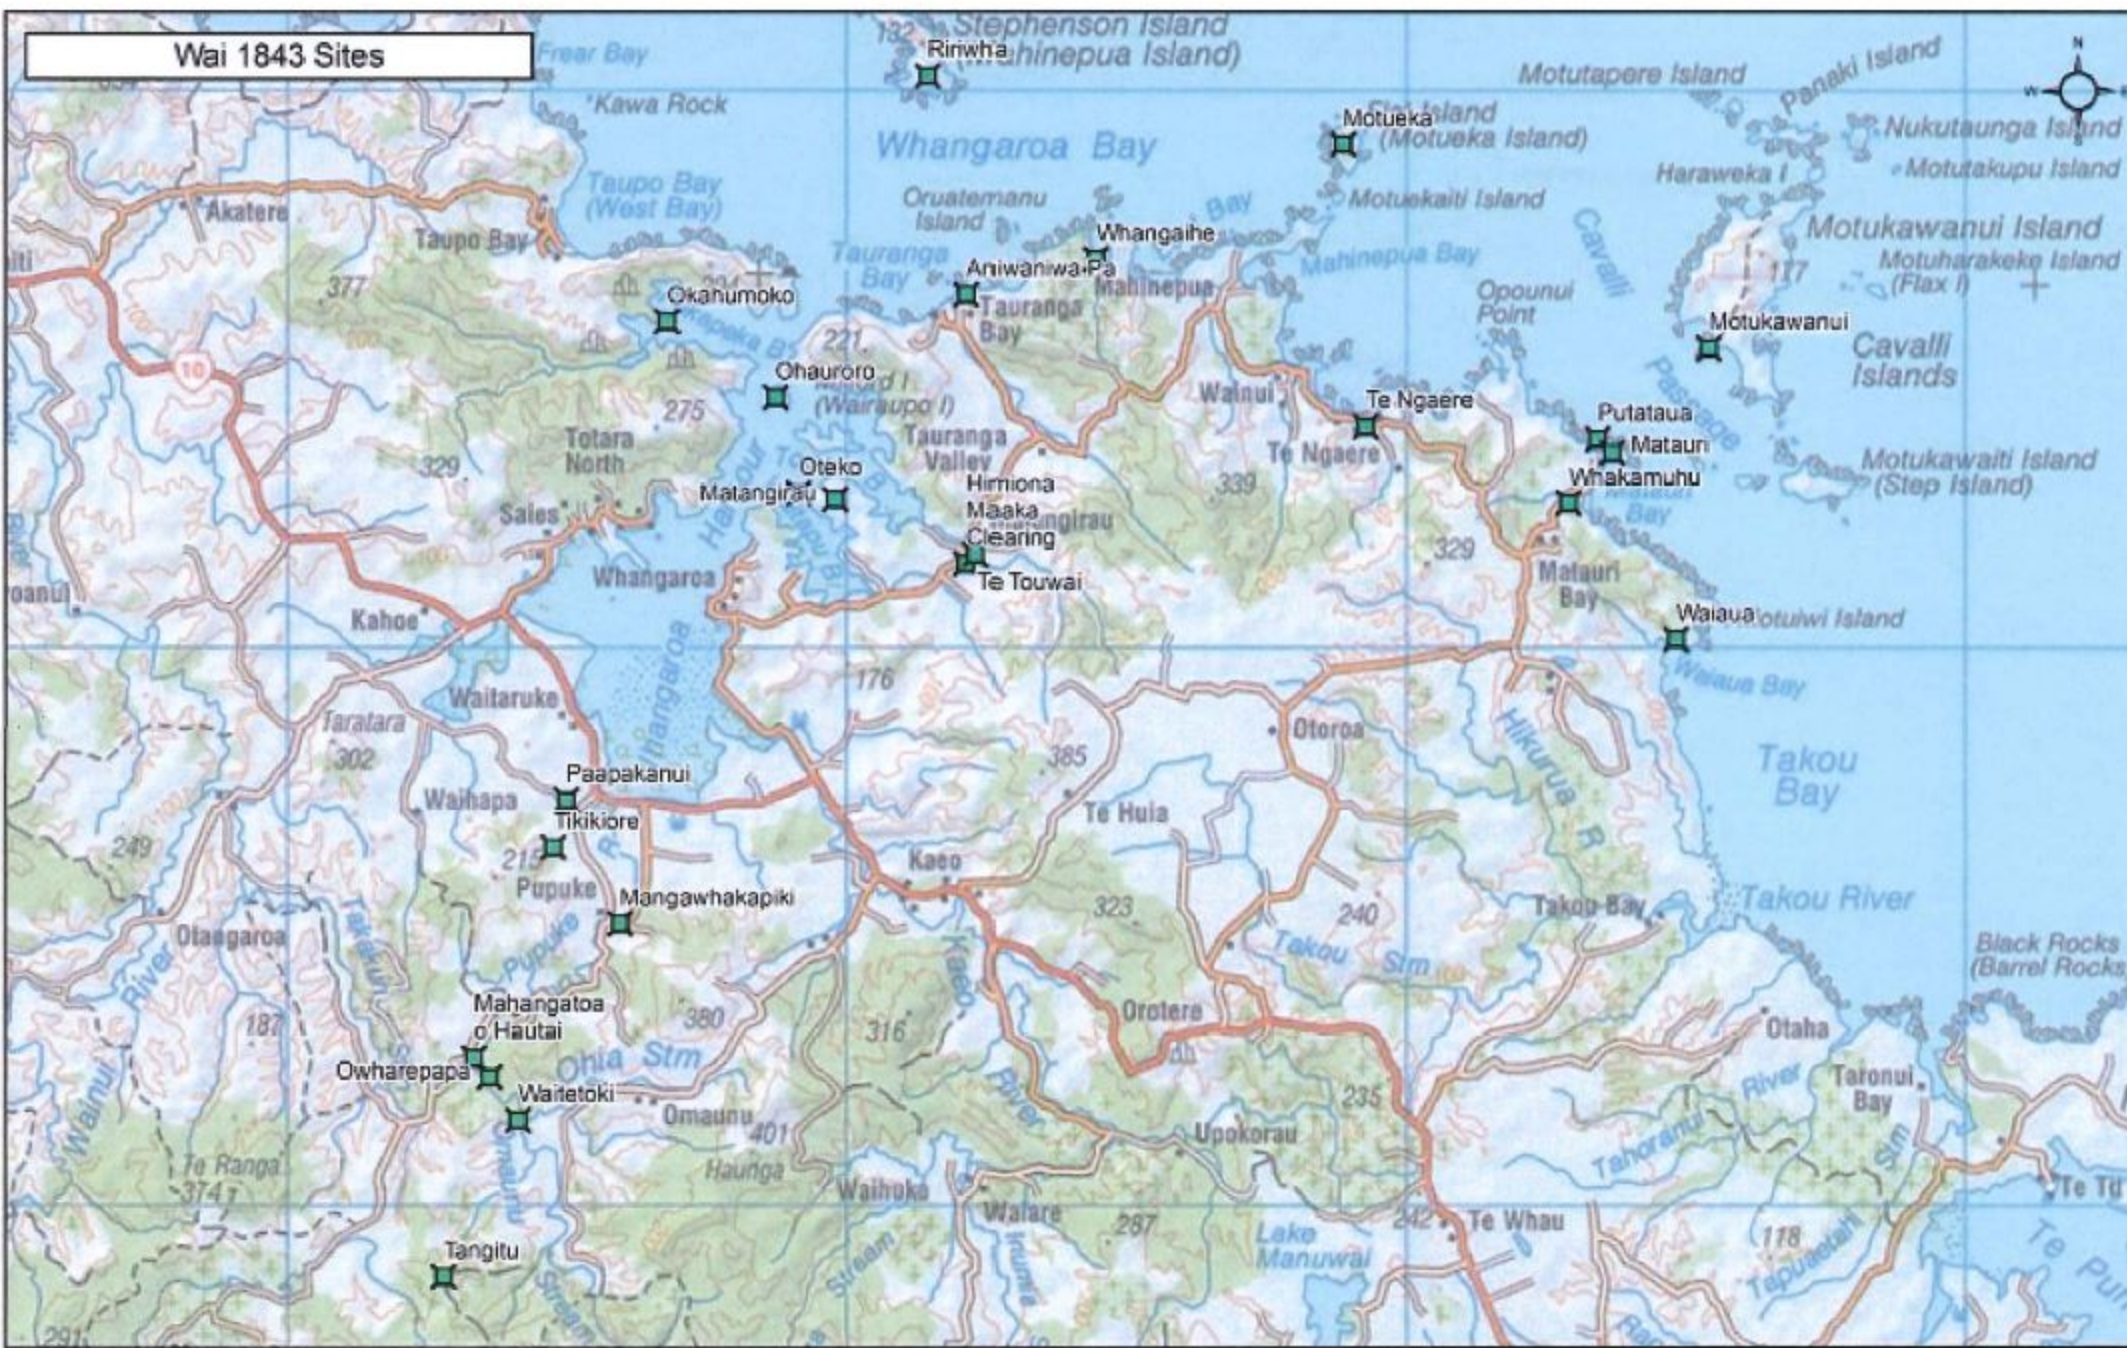

Wai 1843 Sites

Legend

■ Sites

Date Compiled 1 Oct 2014
 Cartography by Digital Navigators Ltd
 Information Source(s):
 Sites Sourced from Whangaroa Papa Maps Cluster
 Wai 1843 Claimant
 Crown Copyright reserved
 Projection: NZTM Geoidic 2000