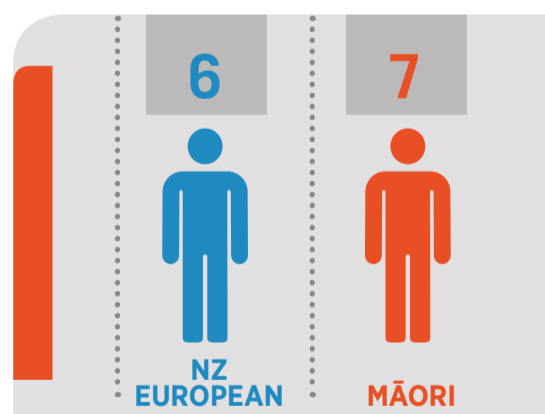

Sexual violence experiences in New Zealand

New Zealand Crime and Victims **survey**

HELP CREATE SAFER COMMUNITIES

CYCLE 1 | 2018

ALMOST **200,000** SEXUAL ASSAULT INCIDENTS HAPPENED TO ALMOST **90,000** ADULTS OVER THE LAST 12 MONTHS.

PROPORTION OF SEXUAL ASSAULT INCIDENTS, BY SEX

MALE FEMALE

NUMBER OF SEXUAL ASSAULT INCIDENTS, BY SEX

Women made up **71%** of the victims and suffered from **80%** of sexual assault incidents. The number of sexual assault incidents per 100 women is almost four times higher than per 100 men.

PROPORTION OF SEXUAL ASSAULT INCIDENTS, BY AGE

Two out of three sexually assaulted people (**66%**) are between **15** and **29** years old.

NUMBER OF SEXUAL ASSAULT INCIDENTS PER 100 ADULTS, BY ETHNICITY

Attitude towards the sex of the victim (**70%**) was the major **perceived driver**.