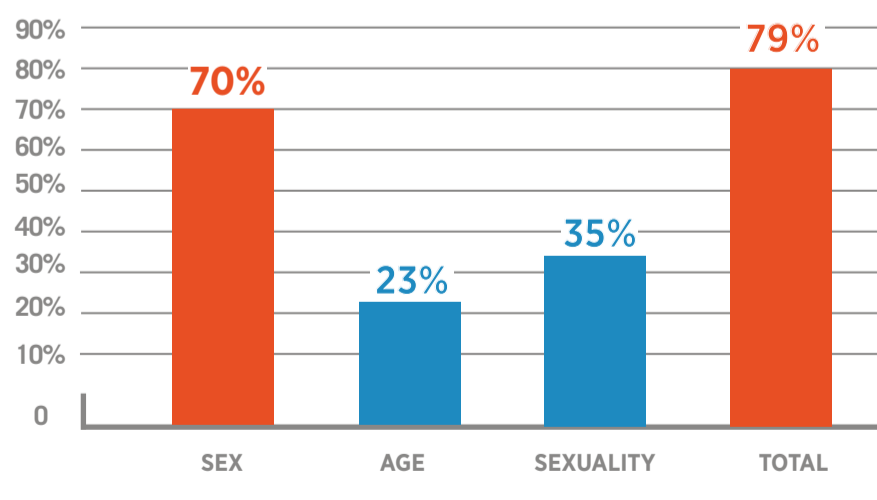

PROPORTION OF SEXUAL ASSAULT INCIDENTS PERCEIVED AS DRIVEN BY DISCRIMINATION

Four out of five sexual offences (**79%**) were perceived as driven by **discrimination**.

Attitude towards the sex of the victim (**70%**) was the major **perceived driver**.