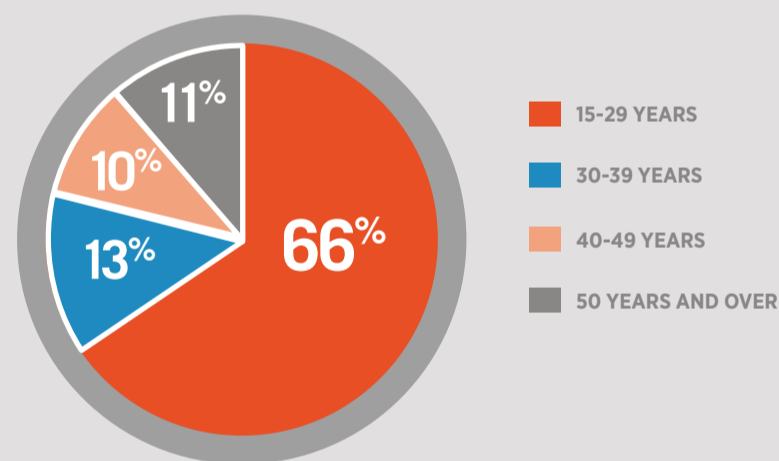

Sexual violence experiences in New Zealand

New Zealand Crime and Victims **survey**

HELP CREATE SAFER COMMUNITIES

CYCLE 1 | 2018

ALMOST **200,000** SEXUAL ASSAULT INCIDENTS HAPPENED TO ALMOST **90,000** ADULTS OVER THE LAST 12 MONTHS.

PROPORTION OF SEXUAL ASSAULT INCIDENTS, BY SEX

MALE FEMALE

NUMBER OF SEXUAL ASSAULT INCIDENTS, BY SEX

Women made up **71%** of the victims and suffered from **80%** of sexual assault incidents. The number of sexual assault incidents per 100 women is almost four times higher than per 100 men.

PROPORTION OF SEXUAL ASSAULT INCIDENTS, BY AGE

Two out of three sexually assaulted people (**66%**) are between **15** and **29** years old.

NUMBER OF SEXUAL ASSAULT INCIDENTS PER 100 ADULTS, BY ETHNICITY

Attitude towards the sex of the victim (**70%**) was the major **perceived driver**.