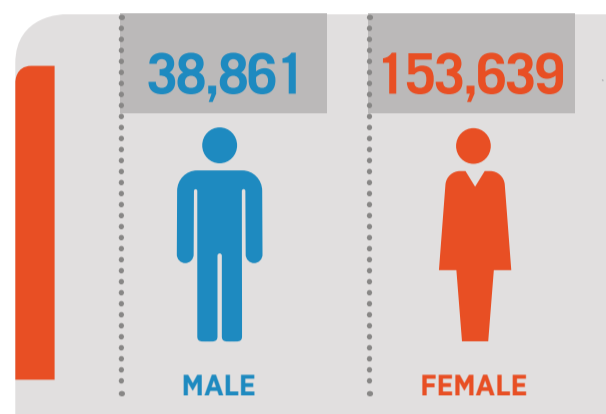

Sexual violence experiences in New Zealand

New Zealand Crime and Victims **survey**

HELP CREATE SAFER COMMUNITIES

CYCLE 1 | 2018

ALMOST **200,000** SEXUAL ASSAULT INCIDENTS HAPPENED TO ALMOST **90,000** ADULTS OVER THE LAST 12 MONTHS.

PROPORTION OF SEXUAL ASSAULT INCIDENTS, BY SEX

MALE FEMALE

NUMBER OF SEXUAL ASSAULT INCIDENTS, BY SEX

Women made up **71%** of the victims and suffered from **80%** of sexual assault incidents. The number of sexual assault incidents per 100 women is almost four times higher than per 100 men.

PROPORTION OF SEXUAL ASSAULT INCIDENTS, BY AGE

Two out of three sexually assaulted people (**66%**) are between **15** and **29** years old.

NUMBER OF SEXUAL ASSAULT INCIDENTS PER 100 ADULTS, BY ETHNICITY

Attitude towards the sex of the victim (**70%**) was the major **perceived driver**.