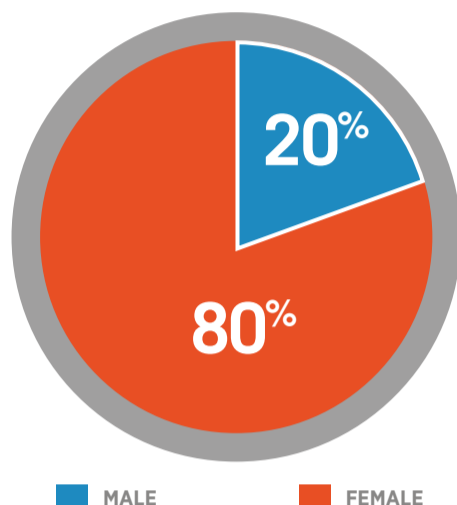

Sexual violence experiences in New Zealand

New Zealand Crime and Victims **survey**

HELP CREATE SAFER COMMUNITIES

CYCLE 1 | 2018

ALMOST **200,000** SEXUAL ASSAULT INCIDENTS HAPPENED TO ALMOST **90,000** ADULTS OVER THE LAST 12 MONTHS.

PROPORTION OF SEXUAL ASSAULT INCIDENTS, BY SEX

MALE FEMALE

NUMBER OF SEXUAL ASSAULT INCIDENTS, BY SEX

Women made up **71%** of the victims and suffered from **80%** of sexual assault incidents. The number of sexual assault incidents per 100 women is almost four times higher than per 100 men.

PROPORTION OF SEXUAL ASSAULT INCIDENTS, BY AGE

Two out of three sexually assaulted people (**66%**) are between **15** and **29** years old.

NUMBER OF SEXUAL ASSAULT INCIDENTS PER 100 ADULTS, BY ETHNICITY

Attitude towards the sex of the victim (**70%**) was the major **perceived driver**.