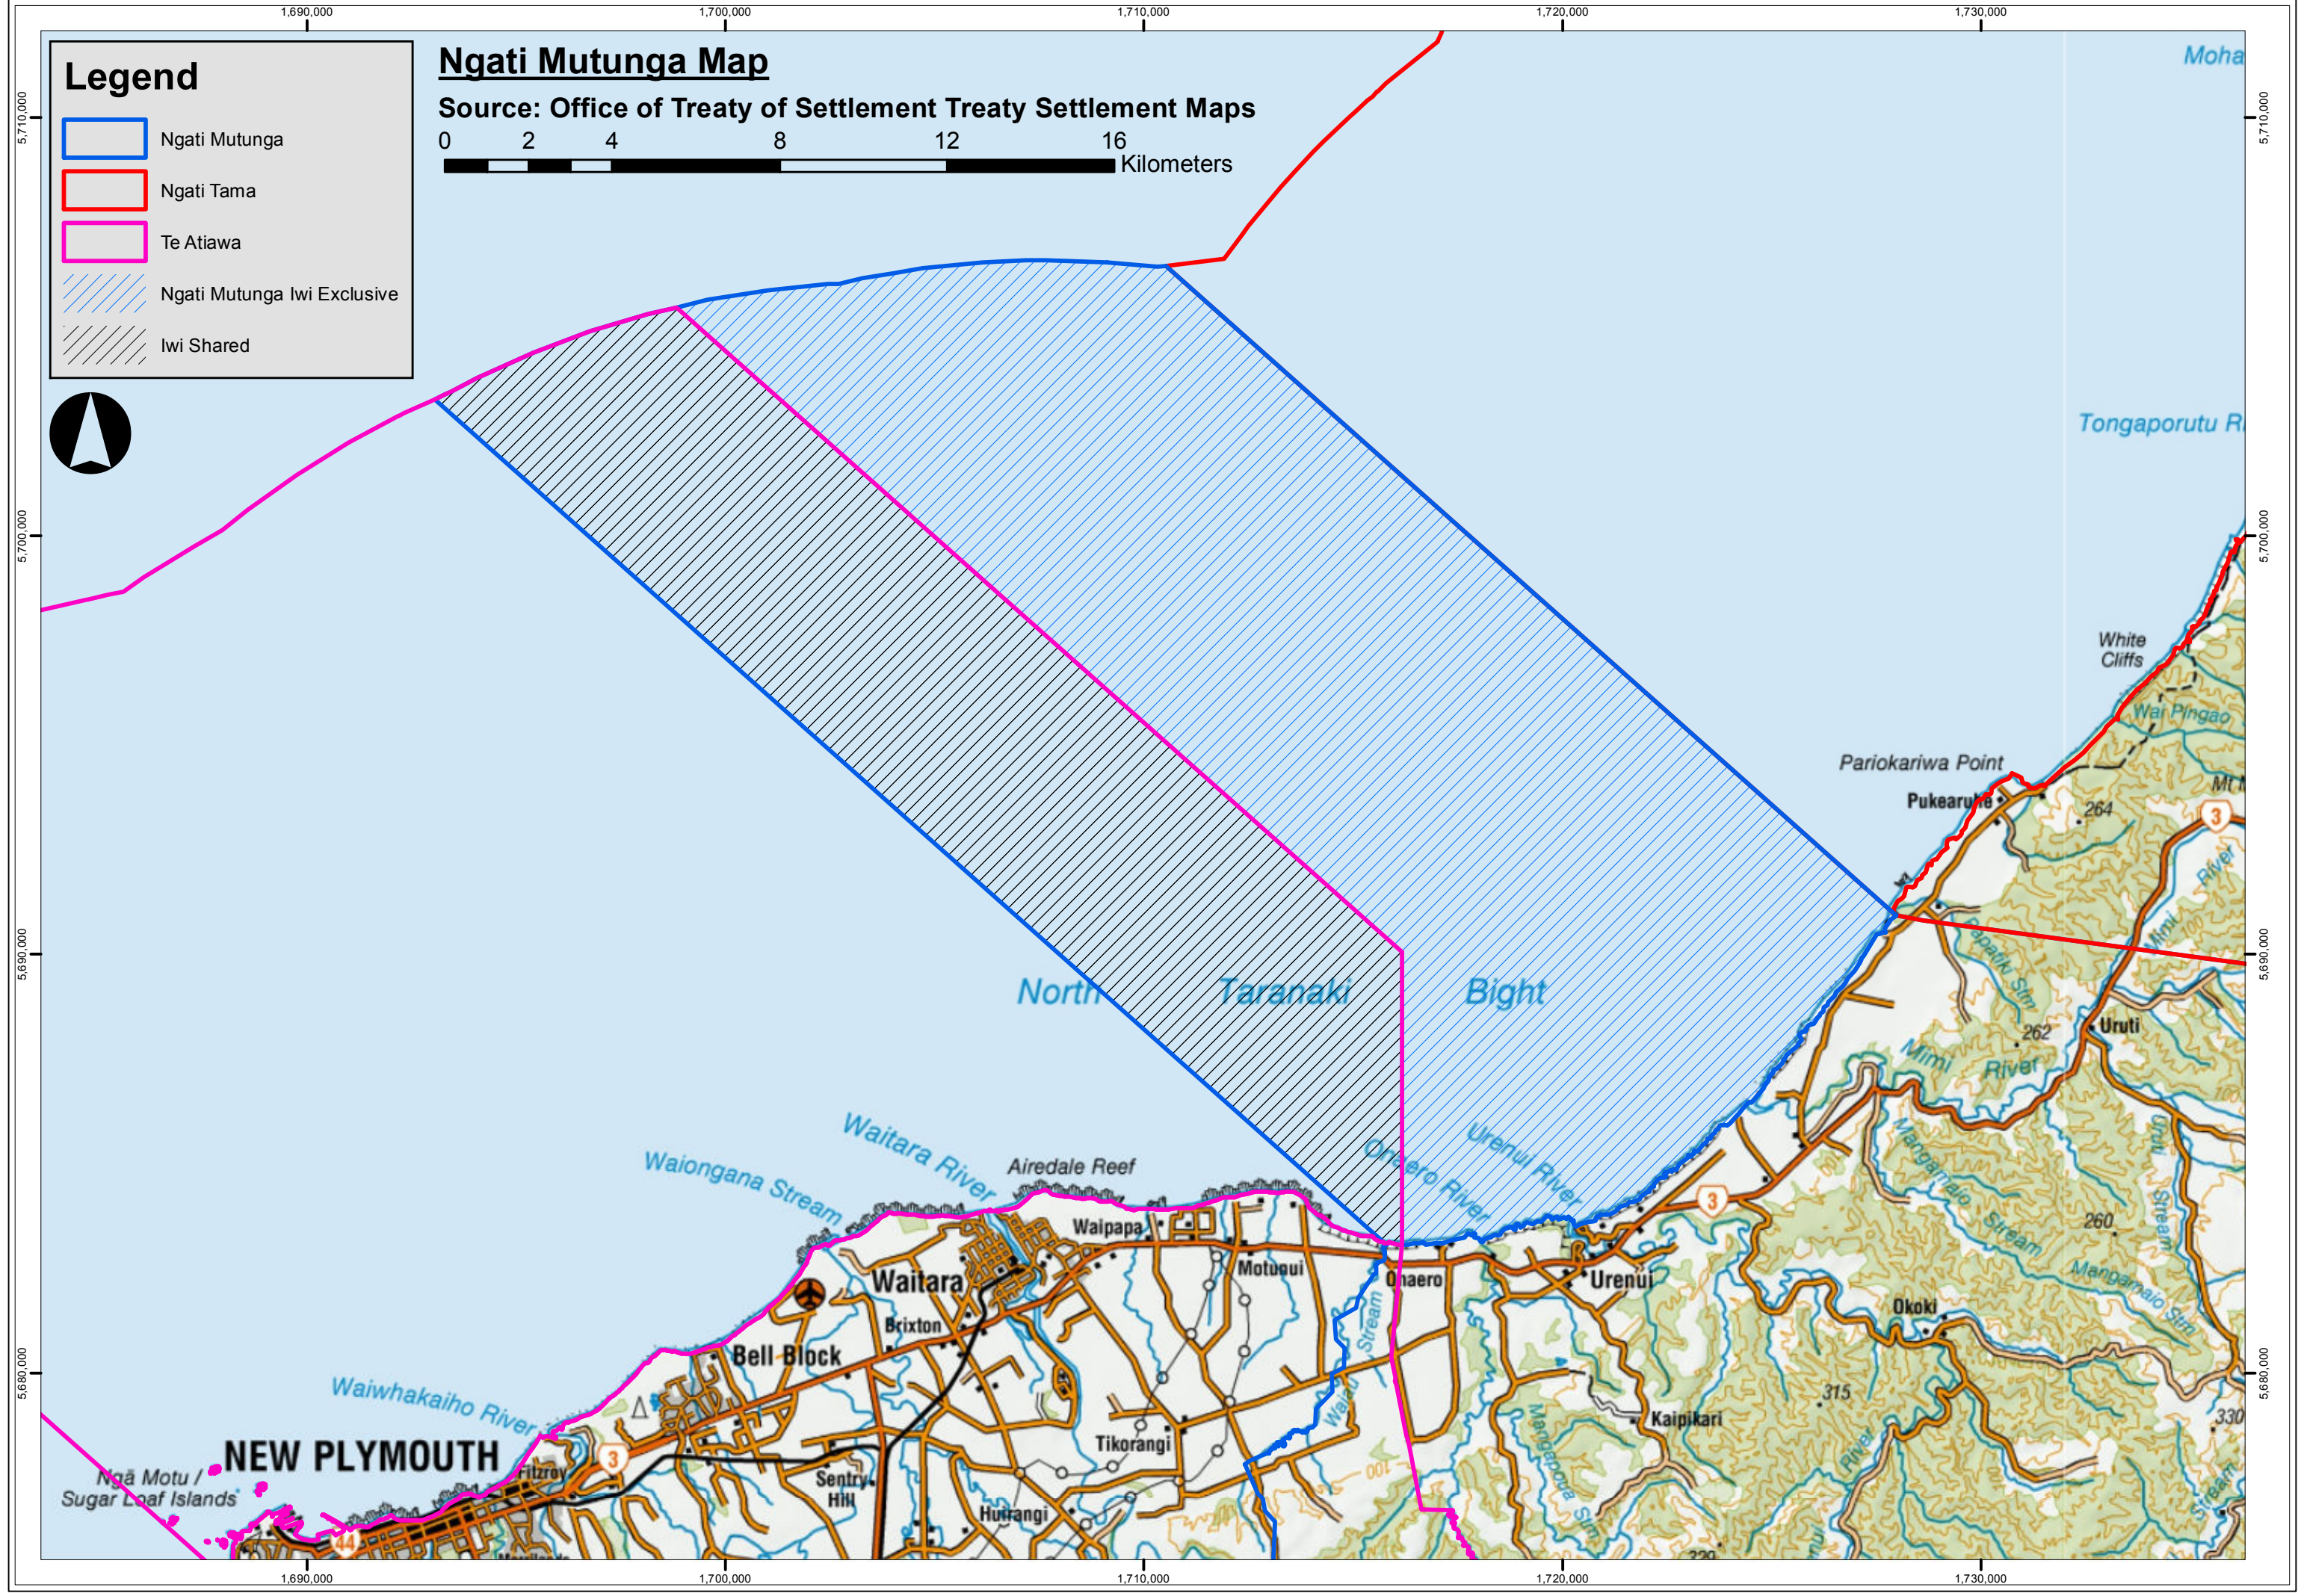

Legend

- Ngati Mutunga
- Ngati Tama
- Te Atiawa
- Ngati Mutunga Iwi Exclusive
- Iwi Shared

Ngati Mutunga Map

Source: Office of Treaty of Settlement Treaty Settlement Maps

NEW PLYMOUTH

Waiwhakaiho River

Waitara

Urenui

North Taranaki Bight

Tongaporutu R

Moha