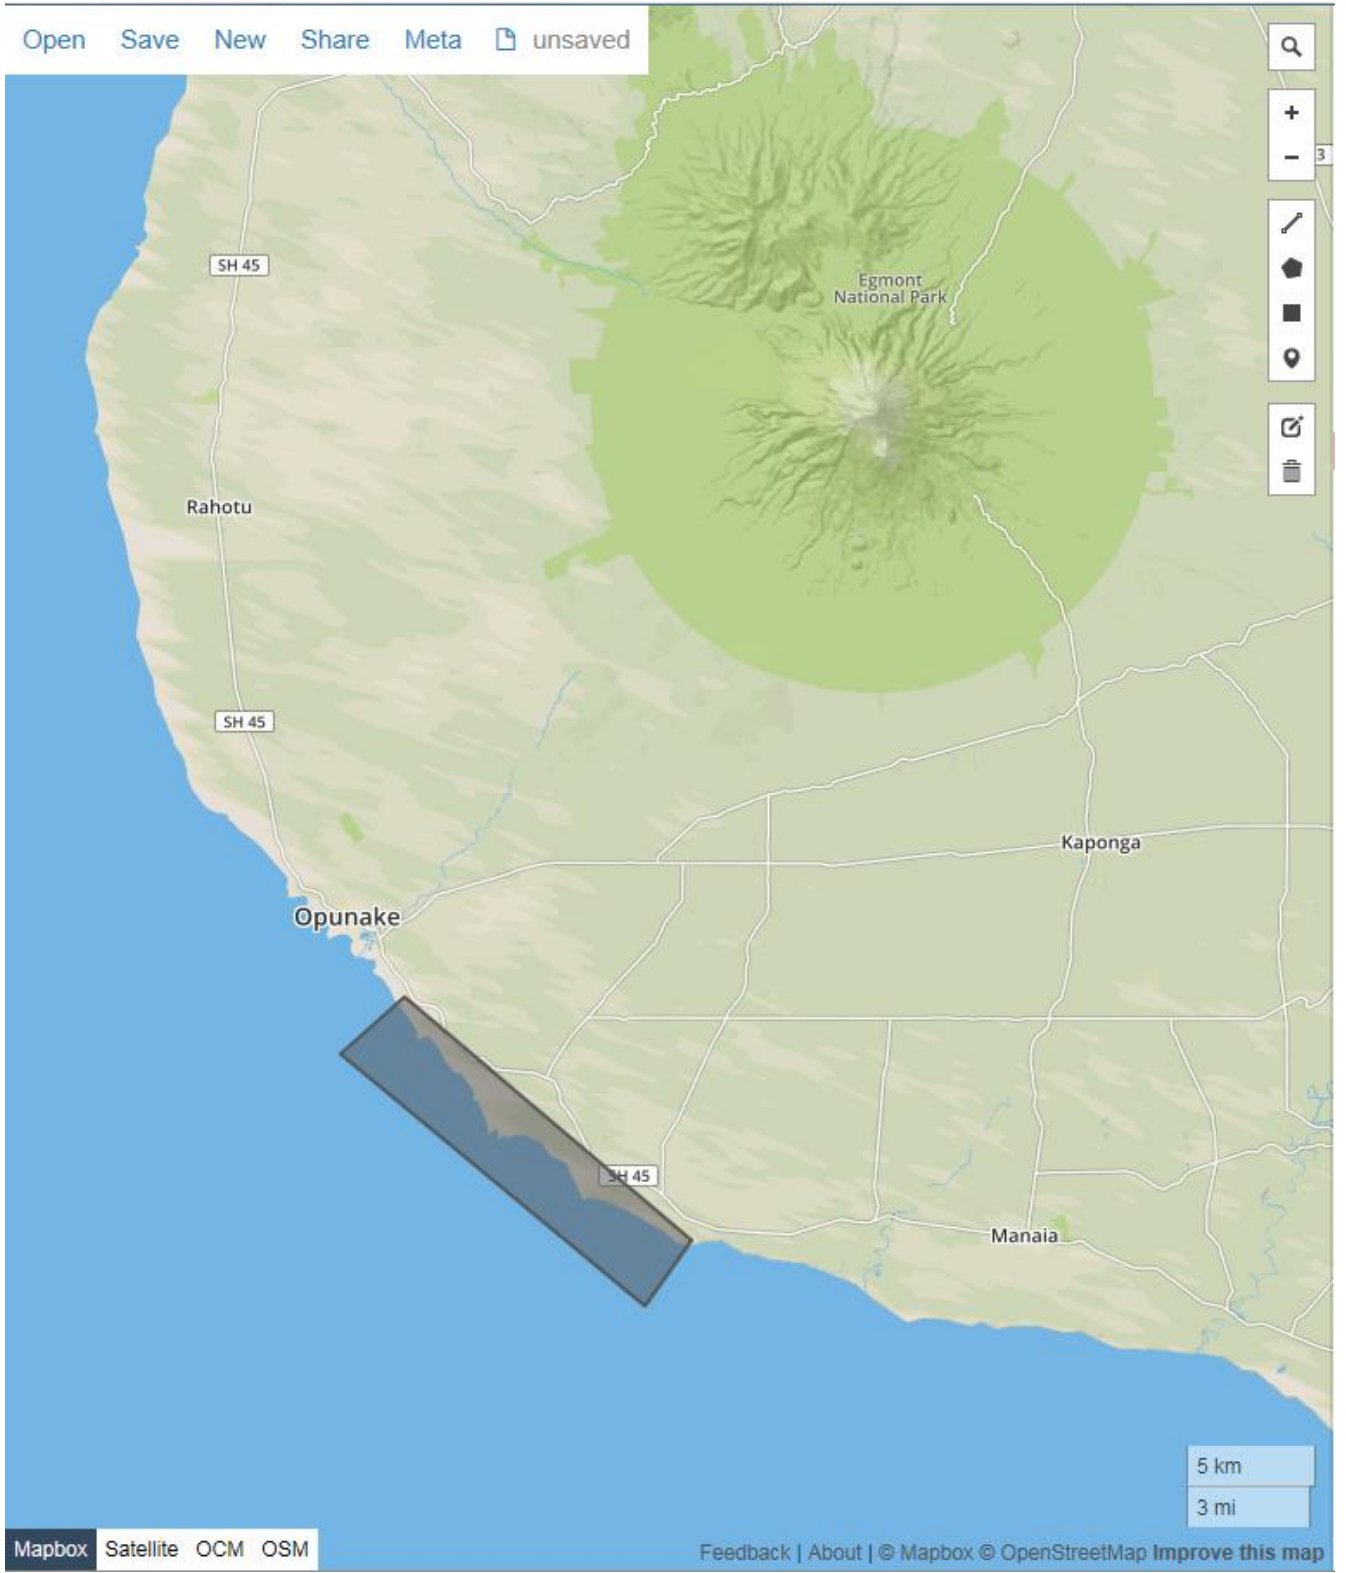

Open Save New Share Meta  unsaved

Search bar with magnifying glass icon
Zoom in (+) and zoom out (-) buttons
Map interaction icons: pan, pan lock, pan stop, location pin, link, and trash

5 km
3 mi

Mapbox Satellite OCM OSM

Feedback | About | © Mapbox © OpenStreetMap Improve this map