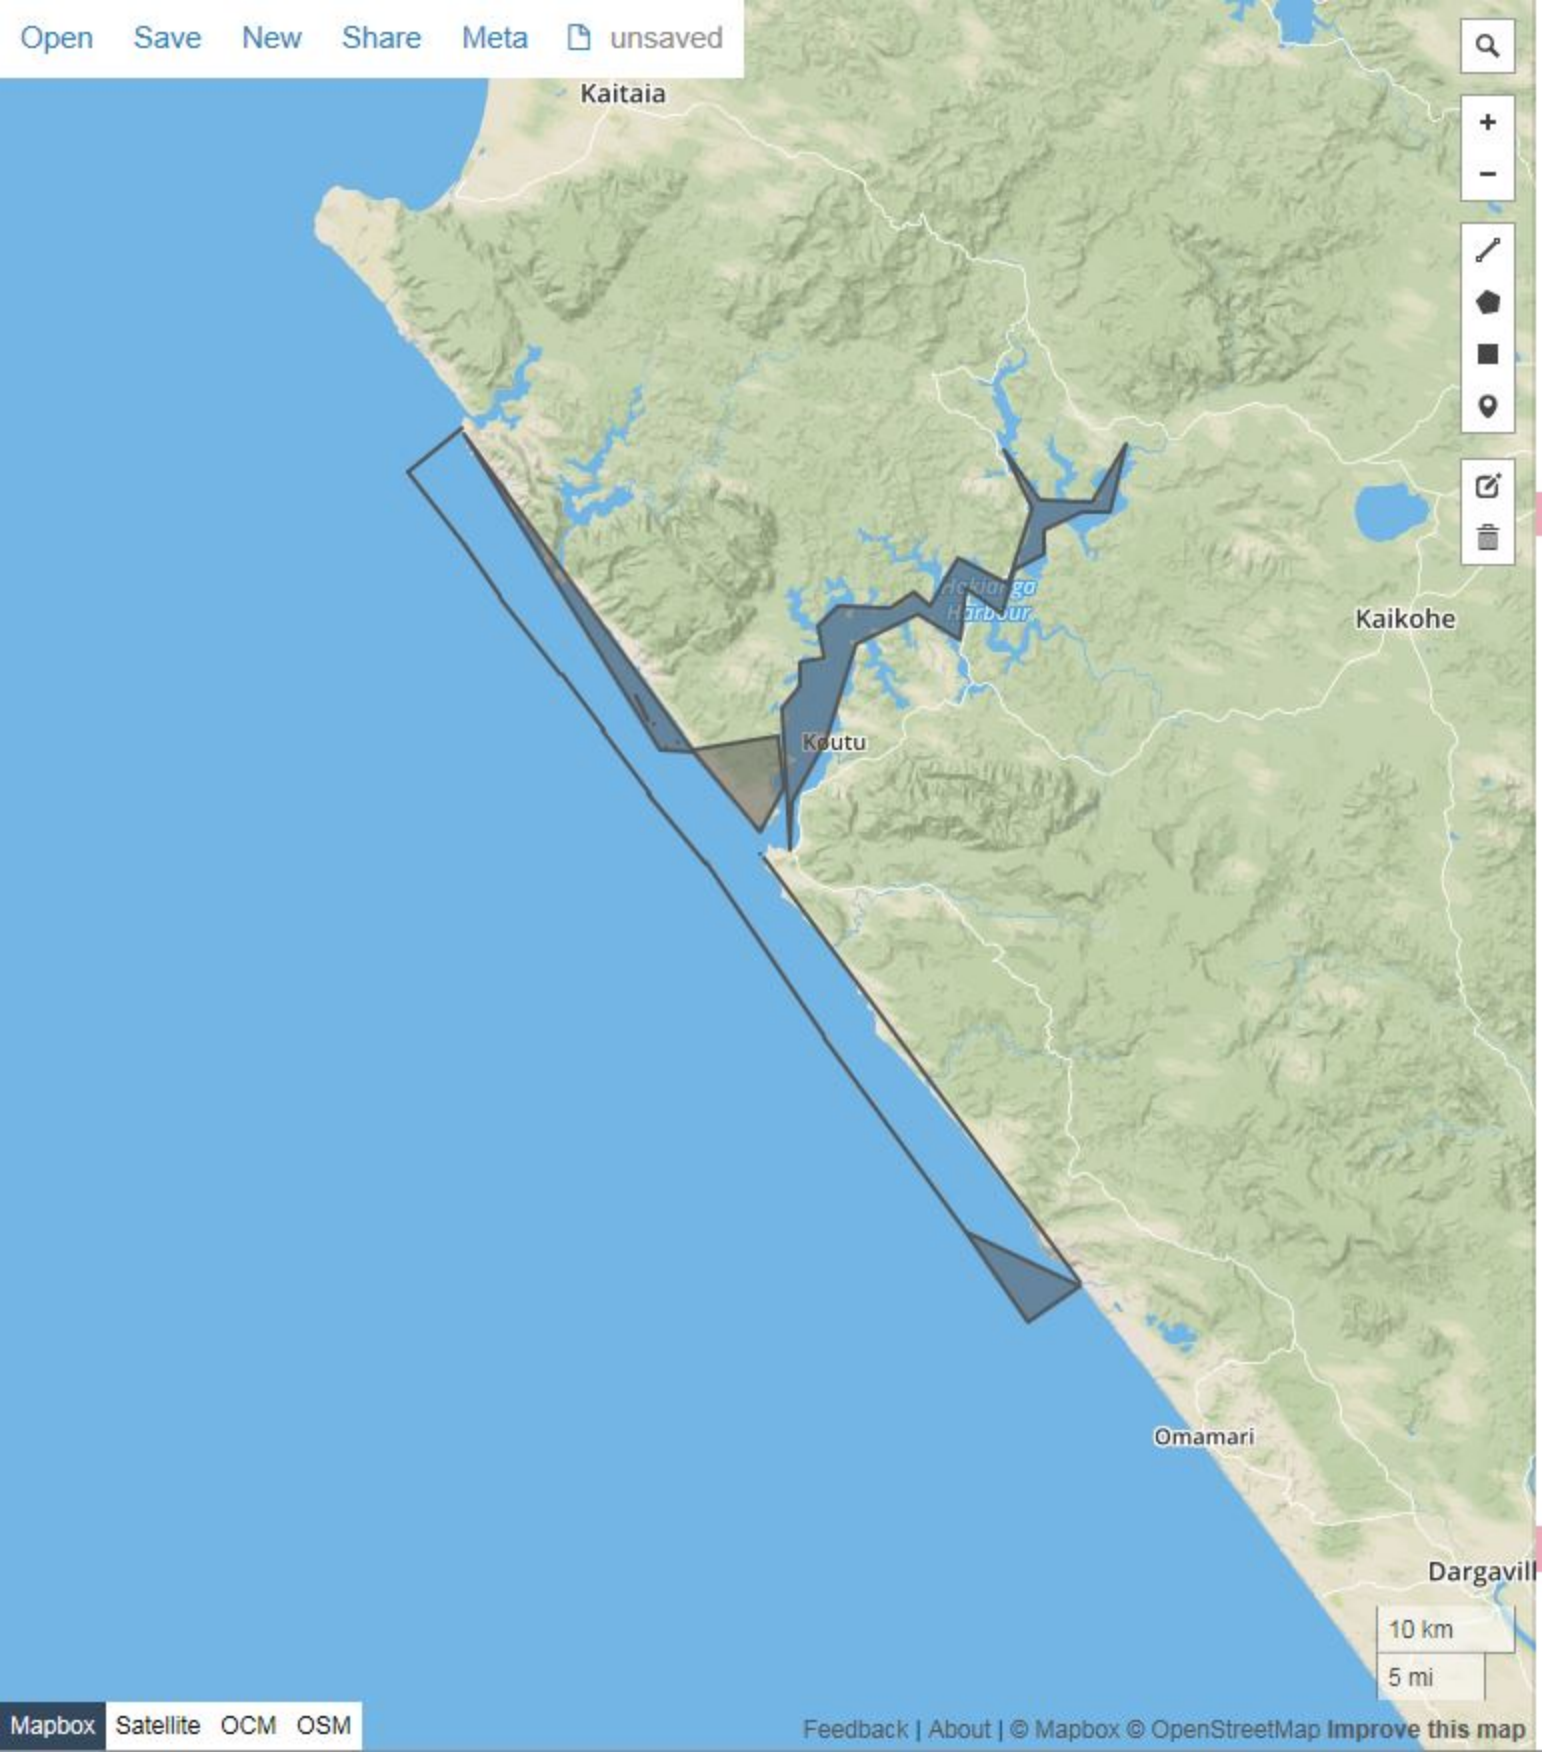

A vertical toolbar on the right side of the map containing icons for search, zoom in (+), zoom out (-), pan, and other map navigation functions.

10 km  
5 mi