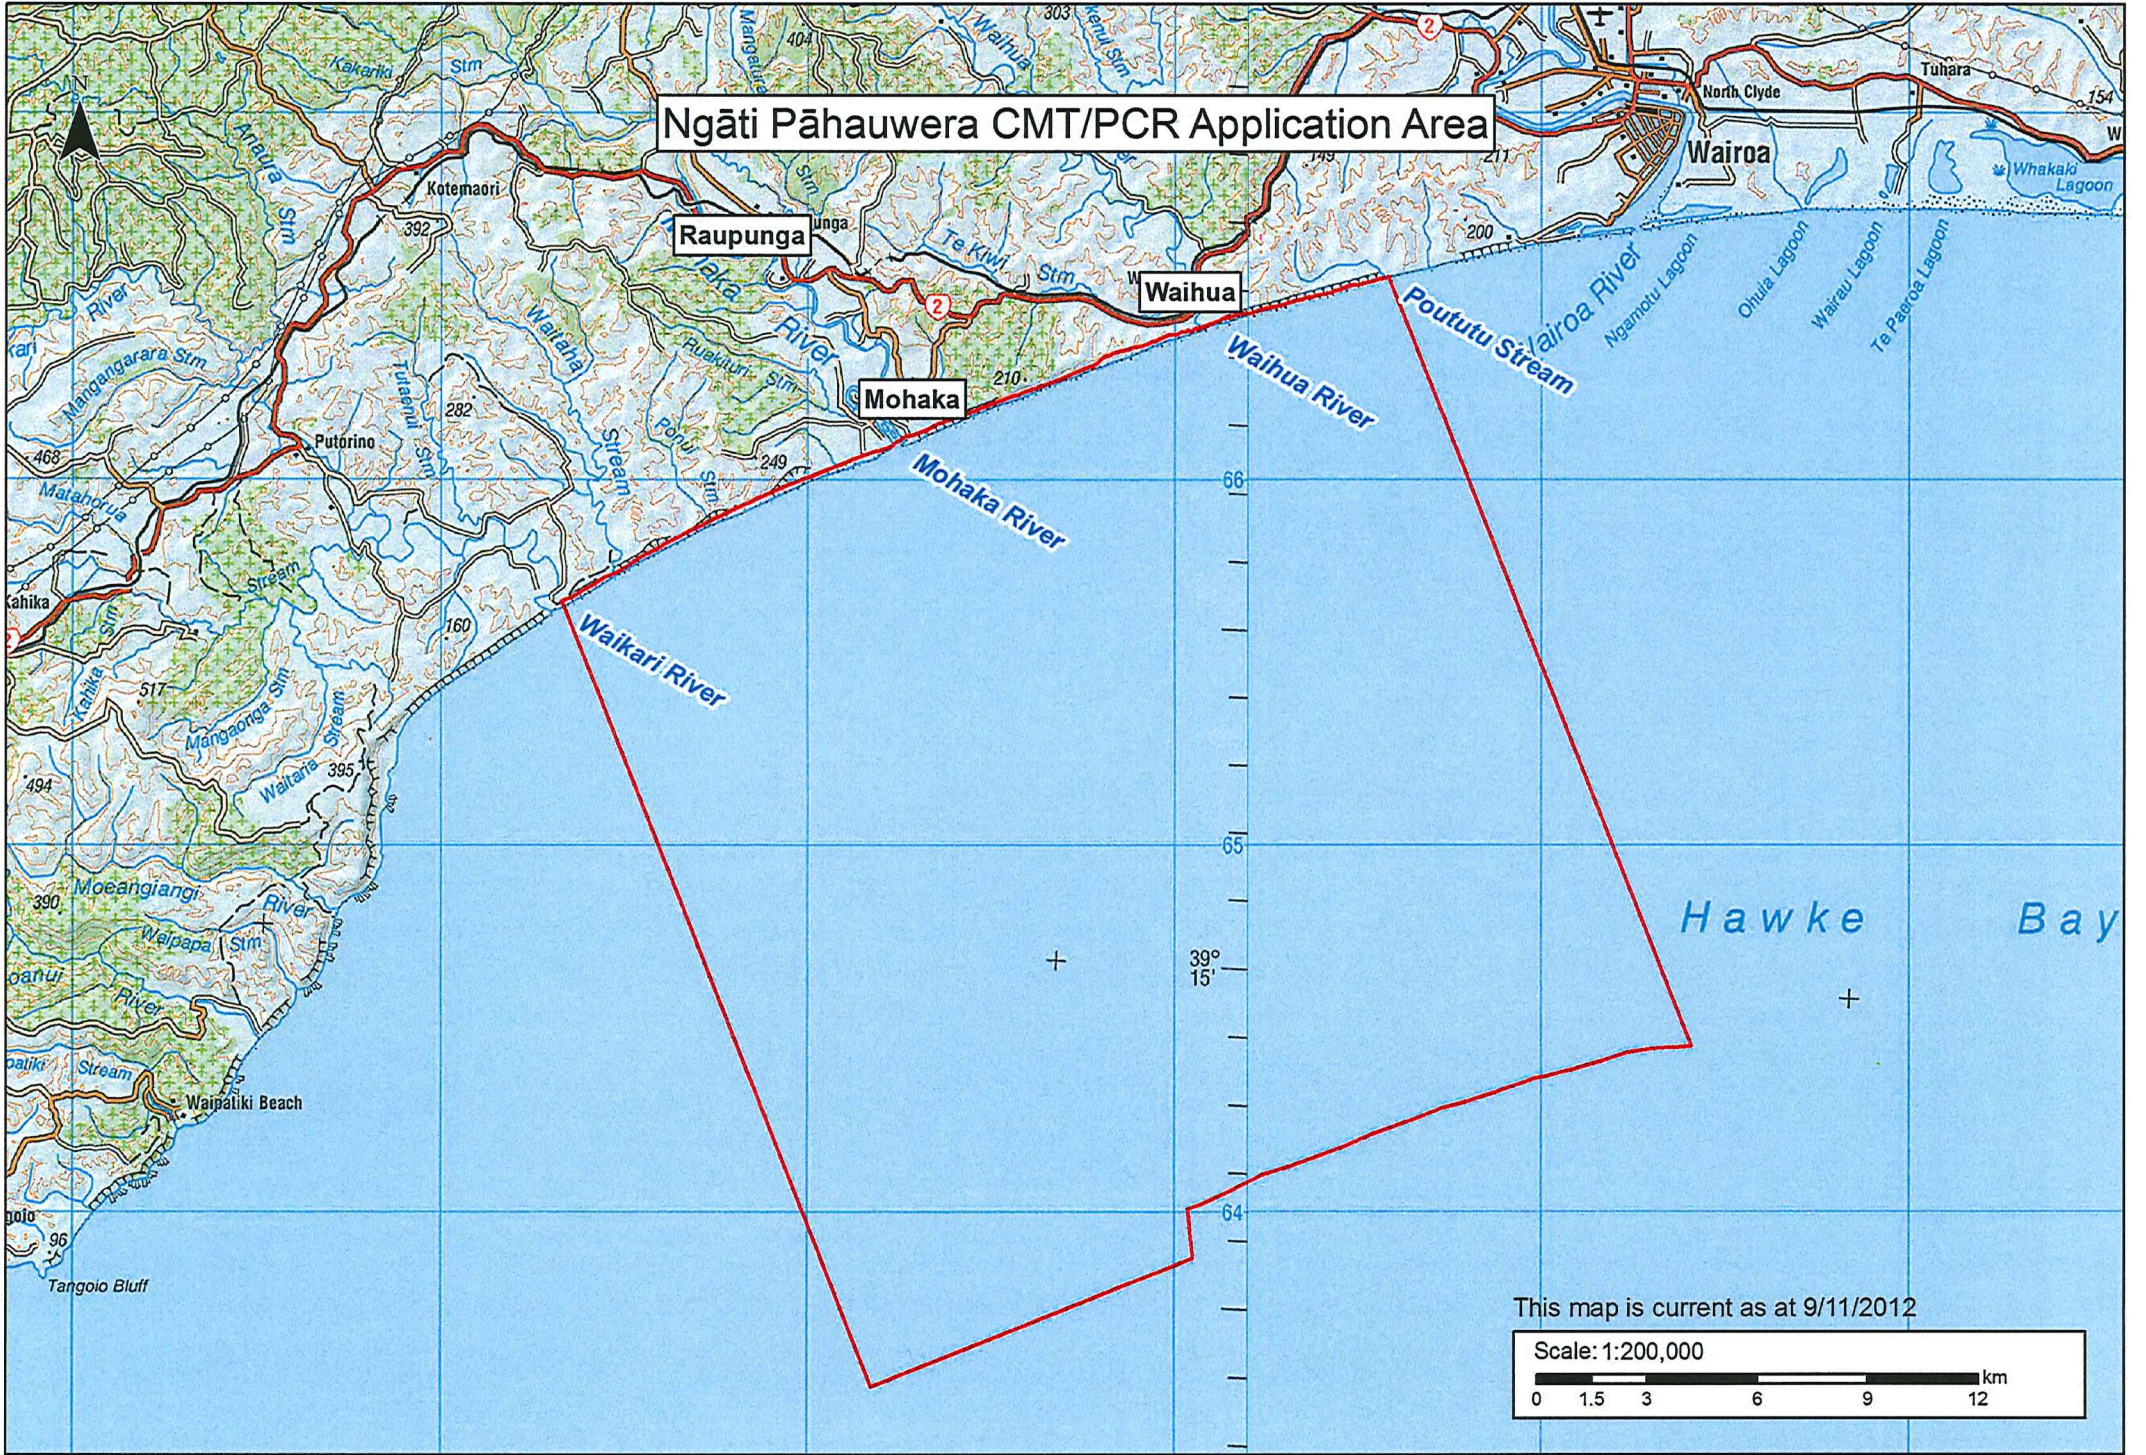

# Ngāti Pāhauwera CMT/PCR Application Area

This map is current as at 9/11/2012